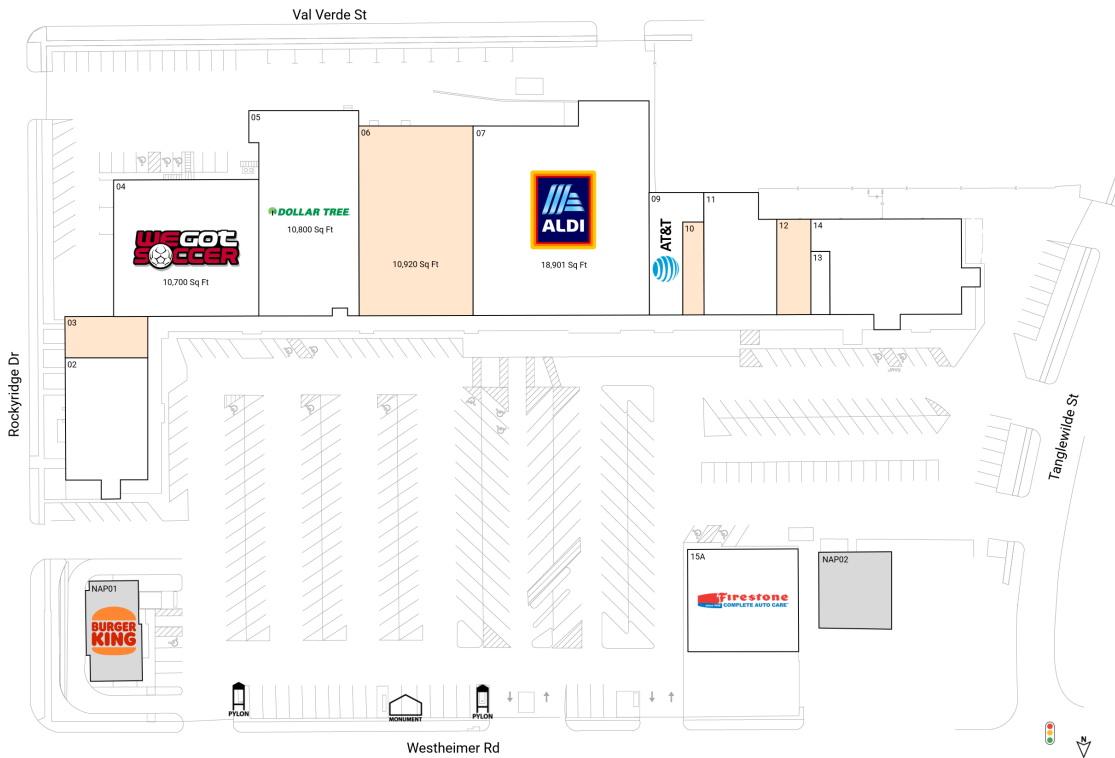

Tanglewilde Center

9519-9529 Westheimer | Houston, TX 77063

Harris County | Houston-Pasadena-The Woodlands, TX | 85,747 Sq Ft

29.7364, -95.5336

Available Spaces

03	1,800 Sq Ft	360°	10	1,050 Sq Ft	360°
06	10,920 Sq Ft	360°	12	1,750 Sq Ft	360°

Current Tenants

Space size listed in square feet

02	Houston Jewelry	5,600
04	WeGotSoccer	10,700
05	Dollar Tree	10,800
07	ALDI	18,901
09	AT&T	1,917
11	Aban Persian Restaurant	4,500
13	SOI Brow	630
14	Los Tios Mexican Restaurant	7,980
15A	Firestone Complete Auto Care	6,075
NAP01	Burger King	3,124
NAP02	NAP	0

This site plan is for illustrative and information purposes only, showing the general layout of the shopping center; and is not a legal survey. Brixmor makes no representation or warranty that the shopping center is exactly as depicted as site conditions and tenant mix are subject to change over time.